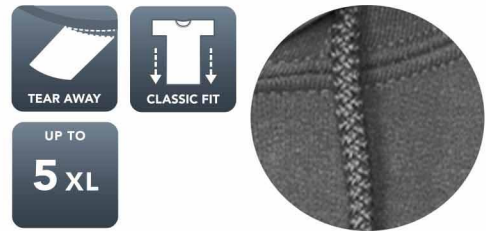

Icons/Fabric Features: